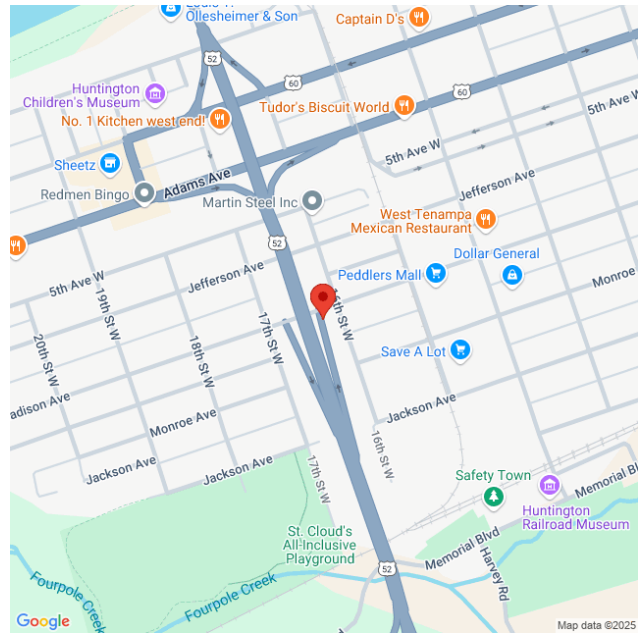

- Panel: R5169
- Type: Poster
- Illuminated: YES
- EOI: 39400
- Size: 10.6 x 22.9
- Facing: N
- Position: LEFT
- Location: I-64 US 52 Interchange Madison Ave
- Town: Huntington
- State: WV
- County: Cabell
- GPS: 38.4082, -82.4821